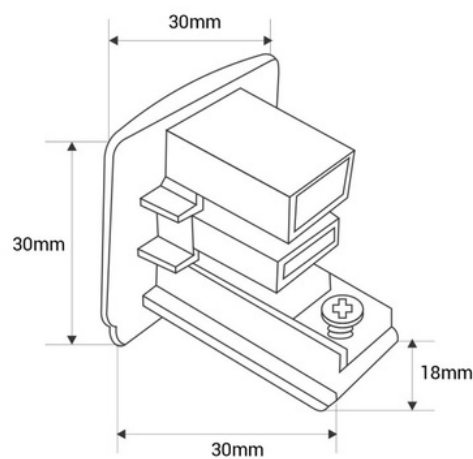

End cap for recessed three-phase rail

End cap for recessed three-phase rail, ideal for a clean and safe finish. Prevents electric shocks and is available in black and white.

Product data

Housing color	White (use), Black (use)
Certs	CE, ROHS
Guarantee	10 years
Material	Polycarbonate
Assembly	Recessed
Track Type	Three-phase

Product variants

Reference

Attributes

BTTE-GB07-B

Housing color: White (use)

BTTE-GB07-N

Housing color: Black (use)