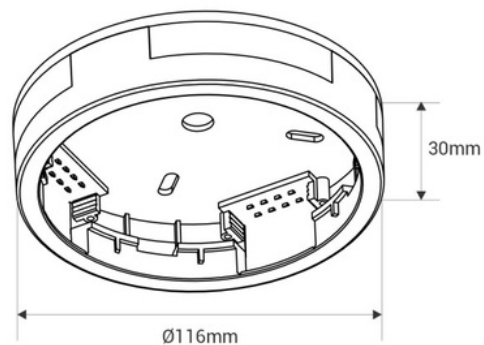

## Central surface-mounted canopy for "Axia" lamp

Ref. BVC-CANOPY-02-N

Central canopy surface of the "Axia" lighting system, designed to anchor the textile conductor tape and create unique lighting configurations with style and functionality.

### Product data

Housing color	Black (use)
Accessories	If
High	30mm
Width	Ø116mm
Certs	CE, ROHS
Guarantee	According to legal warranty: 3 years
Material	Polycarbonate