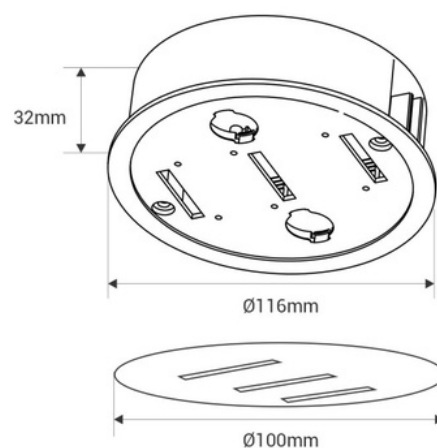

Recessed central canopy for "Axia" lamp

Ref. BVC-CANOPY-01-N

Recessed central housing of the "Axia" lighting system, designed to anchor the conductive textile strip and create unique lighting configurations with style and functionality.

For recessed mounting

Product data

Housing color	Black
Accessories	If
High	32mm
Width	Ø116mm
Certs	CE, ROHS
Cutting dimensions (mm)	Ø105mm
Guarantee	According to legal warranty: 3 years
Material	Metal, Polycarbonate
Assembly	Recessed

Product variants

Reference

Attributes

BVC-CANOPY-01-N

Housing color: Black