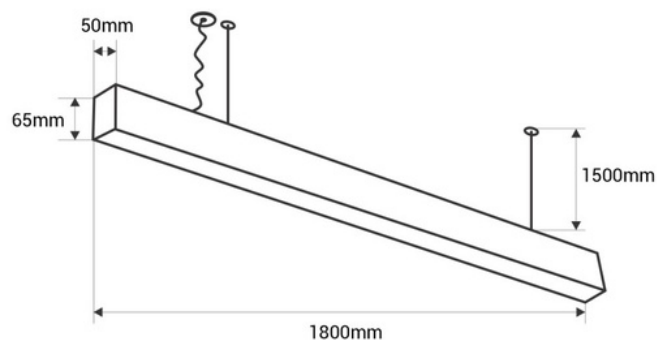

Pendant/Surface Mounted LED CCT Linear light - 60W - Adjustable power - 180cm

60W LED Linear Light with a modern design for suspended or surface installation. Provides high-quality lighting (CRI>80) and low glare (UGR<19). With CCT system to adjust the color temperature (3000K/4000K/5000K). Adjustable power. Available in 2 colors: white and black. Includes suspension installation kit.

Product data

Housing color	White (use), Black (use)
High	65mm
Width	50mm
Opening angle (°)	120
CRI	80-85
Guarantee	5 years
Kelvin (K)	3000, 4000, 5000
Long	1800mm
Lumens (Lm)	5100
Material	Aluminum
Material diffuser	Polycarbonate
Assembly	Surface, Suspension
Power (W)	60
Nominal Voltage (V)	220 - 240 V AC
Type of LED	CHIP San'an
Key	CCT
UGR	UGR19