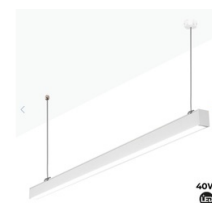

Pendant/Surface Mounted LED CCT Linear light - 60W - Adjustable power - 180cm

60W LED Linear Light with a modern design for suspended or surface installation. Provides high-quality lighting (CRI>80) and low glare (UGR<19). With CCT system to adjust the color temperature (3000K/4000K/5000K). Adjustable power. Available in 2 colors: white and black. Includes suspension installation kit.

Product data

Housing color	White (use), Black (use)
High	65mm
Width	50mm
Opening angle (°)	120
CRI	80-85
Guarantee	5 years
Kelvin (K)	3000, 4000, 5000
Long	1800mm
Lumens (Lm)	5100
Material	Aluminum
Material diffuser	Polycarbonate
Assembly	Surface, Suspension
Power (W)	60
Nominal Voltage (V)	220 - 240 V AC
Type of LED	CHIP San'an
Key	CCT
UGR	UGR19

Product variants

Reference

Attributes

B9025-180-B

Housing color: White (use)

B9025-180-N

Housing color: Black (use)