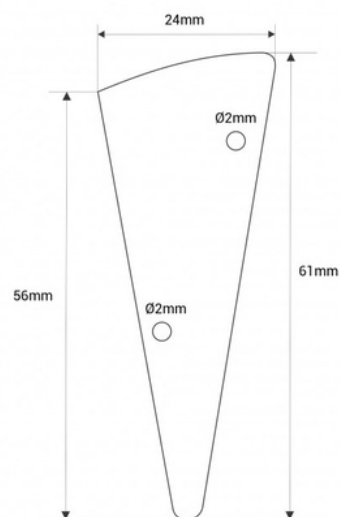

Tapa para perfil de aluminio - Ref: BPERFALP188

Ref. BTPEC188-N-IZ

Product data

Product variants

Reference

Attributes

BTPEC188-N-IZ