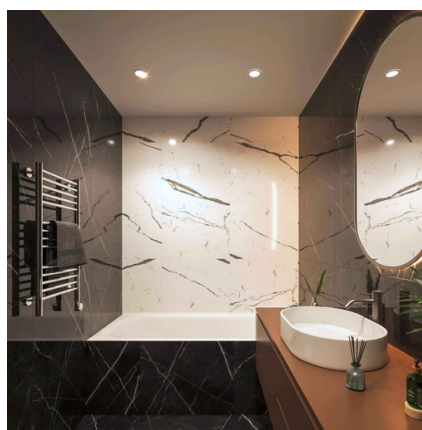

## CCT LED Downlight - 6W - TRIAC Dimmable - Ø68mm - IP65 -

Recessed LED downlight of 6W, in white finish. Incorporates CCT system that allows regulating the color temperature (2700K-3000K-4000K). It offers high-quality lighting, with a high color rendering index (CRI>80) and an efficiency of 100 lm/W. TRIAC Dimmable for light intensity adjustment. Suitable for humid environments and outdoors due to its IP65 protection rating.

### Product data

Housing color	White, Black, Chrome (to use)
High	64mm
Width	Ø88mm
Opening angle (°)	60
Certs	CE, ROHS
Energy efficiency class	F
CRI	80-85
Cutting dimensions (mm)	Ø68mm
Dimmable	Yes
Efficiency (Lm/w)	100
Guarantee	5 years
IP	IP20, IP65
Kelvin (K)	3000, 4000, 2700
Material	Aluminum, Polycarbonate
Material diffuser	Polycarbonate
Assembly	Recessed
Power (W)	6
Control system	TRIAC
Nominal Voltage (V)	220 - 240 V AC
Key	CCT
Recommended Use	Garden, Hotels, Kitchens, Commerce, Fascias, Balconies, Bathrooms
Lumens (Lm)	600
Service life (h)	30000