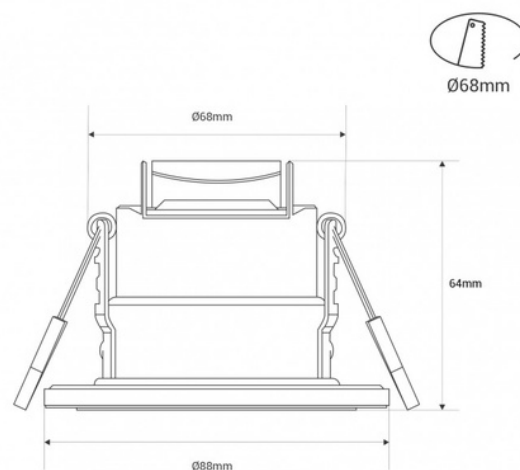

## CCT LED Downlight - 6W - TRIAC Dimmable - Ø68mm - IP65 -

Recessed LED downlight of 6W, in white finish. Incorporates CCT system that allows regulating the color temperature (2700K-3000K-4000K). It offers high-quality lighting, with a high color rendering index (CRI>80) and an efficiency of 100 lm/W. TRIAC Dimmable for light intensity adjustment. Suitable for humid environments and outdoors due to its IP65 protection rating.

### Product data

Housing color	White, Black, Chrome (to use)
High	64mm
Width	Ø88mm
Opening angle (°)	60
Certs	CE, ROHS
Energy efficiency class	F
CRI	80-85
Cutting dimensions (mm)	Ø68mm
Dimmable	Yes
Efficiency (Lm/w)	100
Guarantee	5 years
IP	IP20, IP65
Kelvin (K)	3000, 4000, 2700
Material	Aluminum, Polycarbonate
Material diffuser	Polycarbonate
Assembly	Recessed
Power (W)	6
Control system	TRIAC
Nominal Voltage (V)	220 - 240 V AC
Key	CCT
Recommended Use	Garden, Hotels, Kitchens, Commerce, Fascias, Balconies, Bathrooms
Lumens (Lm)	600
Service life (h)	30000