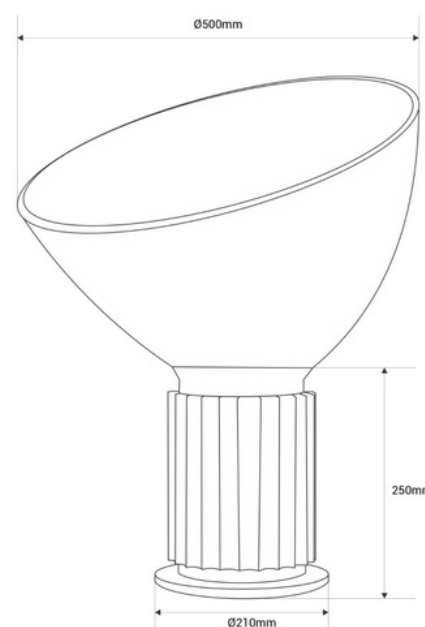

Designer table lamp "Eleganza" - E27

Contemporary design table lamp "Eleganza". This lamp provides indirect and soft light, perfect for creating cozy environments. Elegant and sophisticated design, featuring a transparent glass diffuser and a base made of aluminum available in two colors: silver and black. ** E27 Bulb - NOT included **

Product data

Housing color	White, Black
Connection	Plug
Cap	E27
Certs	CE, ROHS
Dimensions (mm) LxWxH	Diffuser: Ø500 / Base: Ø140 x 200
Style	Design
Warranty	10 years
IP	IP20
Material	Metal
Material diffuser	Crystal
Orientable	No
Maximum power (W)	40
Nominal Voltage (V)	220 - 240 V AC
Outdoor Use	No
Recommended Use	Bedrooms, Offices, Living room