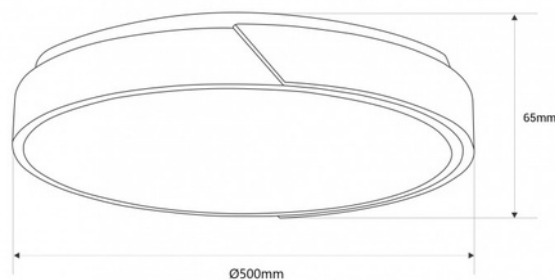

CCT LED 36W ceiling light - Wood and Polycarbonate - \varnothing 50cm - IP22

Renew your space with our 36W LED ceiling panel that combines the warmth of wood with the durability of polycarbonate, available in black or white. Your CCT system allows you to adjust the color temperature to your preference, between warm white (3000K), neutral white (4000K), and cool white (6500K). Enjoy uniform and shadow-free lighting thanks to its white opal diffuser. Make your home shine with this versatile and elegant piece!

Product data

Case color	White, Wood (use), Black and Wood (use)
Certs	CE, ROHS
Energy efficiency class	F
Dimensions (mm) LxWxH	\varnothing 500 x 65
Dimmable	No
Driver	Internal
Form	Circular
Guarantee	According to legal warranty: 3 years
IP	IP22
Kelvin (K)	3000, 4000, 6000
Lumens (Lm)	3600
Material	Polycarbonate, Wood
Material diffuser	Polycarbonate
Assembly	Surface
Power (W)	36
Sensor	No
Nominal Voltage (V)	220 - 240 V AC
Key	CCT
Outdoor Use	No
Recommended Use	Dining room, Bedrooms, Hotels, Kitchens, Commerce, Living room