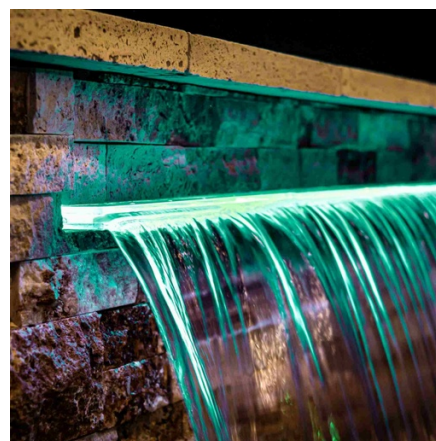

## Submersible 24V DC LED Strip - RGBW - 14.4W/m - 12mm - IP68 - 10 metres - 60LED/m

### Ref. NWS0512-24V-10M-RGBW

24V RGBW submersible LED strip, with a power of 14.4W/m, available in a 10-meter roll. With a density of 60 chips/m and IP68 rating, it ensures high-quality lighting and millions of colors, making it ideal for pool lighting or any outdoor setting.

#### Product data

Light temperature	RGB+CW (use)
Adhesive	3M
Track width (mm)	12
Opening angle (°)	120
Certs	CE, ROHS
Dimensions (mm) LxWxH	12 X 10000
Dimmable	Yes
Cut distance (mm)	100
Guarantee	According to legal warranty: 3 years
IP	IP68
Material	Silicone
# Chips per meter	60
Power/m (W/m)	14.4
Nominal Voltage (V)	24V DC
Type of LED	SMD 2835
Key	RGB-W
Outdoor Use	If
Recommended Use	Garden, Swimming Pools, Fascias, Terraces, Porches