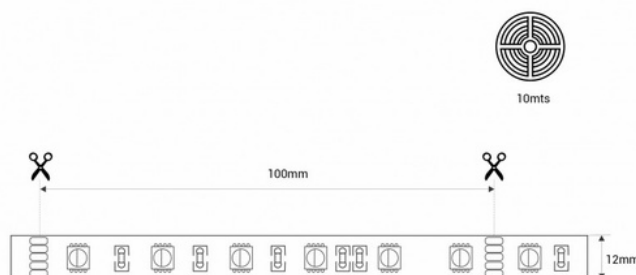

## Submersible 24V DC LED Strip - RGBW - 14.4W/m - 12mm - IP68 - 10 metres - 60LED/m

### Ref. NWS0512-24V-10M-RGBW

24V RGBW submersible LED strip, with a power of 14.4W/m, available in a 10-meter roll. With a density of 60 chips/m and IP68 rating, it ensures high-quality lighting and millions of colors, making it ideal for pool lighting or any outdoor setting.

#### Product data

Light temperature	RGB+CW (use)
Adhesive	3M
Track width (mm)	12
Opening angle (°)	120
Certs	CE, ROHS
Dimensions (mm) LxWxH	12 X 10000
Dimmable	Yes
Cut distance (mm)	100
Guarantee	According to legal warranty: 3 years
IP	IP68
Material	Silicone
# Chips per meter	60
Power/m (W/m)	14.4
Nominal Voltage (V)	24V DC
Type of LED	SMD 2835
Key	RGB-W
Outdoor Use	If
Recommended Use	Garden, Swimming Pools, Fascias, Terraces, Porches

## Product variants

Reference

Attributes

NWS0512-24V-10M-RGBW

Light temperature : RGB+CW (use)