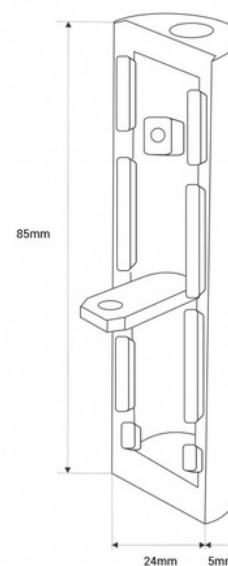

Side cover for LED linear light SKU: B9050

Side covers for LED linear luminaire reference: B9050. They are available in color black and white and in the following options: With hole for cable passage No hole. ** The price includes 1 tapa **

Product data

Housing color	White (use), Black (use)
Tapas (to use)	WITH HOLE (use), WITHOUT HOLE (use)
Certs	CE, ROHS
Dimensions (mm) LxWxH	85 x 24 x 5
Guarantee	10 years
Material	Metal
Assembly	Surface, Suspension

Product variants

Reference

Attributes

B9050-T-B-CA

Housing color: White (use), Tapas (to use): WITH HOLE (use)

B9050-T-B-SA

Housing color: White (use), Tapas (to use): WITHOUT HOLE (use)

B9050-T-N-CA

Housing color: Black (use), Tapas (to use): WITH HOLE (use)

B9050-T-N-SA

Housing color: Black (use), Tapas (to use): WITHOUT HOLE (use)