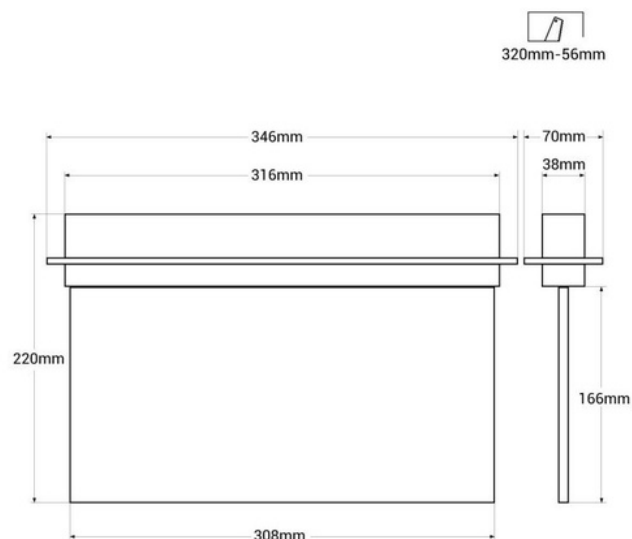

Recessed permanent emergency light with "Side arrows" pictogram

Ref. K-B1063-SIDEARROWS

Permanent recessed emergency light with pictogram indicating the location of the exit in a lateral direction. This light fixture remains on at all times, even in the event of a power outage, providing up to 3 hours of autonomy. With LED operation indicator. It is installed in the ceiling in a recessed form and includes all the necessary elements for it.

Product data

Certs	CE, ROHS
Frequency (Hz)	50 - 60
Warranty	According to legal warranty: 3 years
IP	IP20
Assembly	Recessed
Nominal Voltage (V)	220 - 240 V AC
Battery type	3.7V
Type of LED	SMD 2835
Key	Cold white
Outdoor Use	No
Recommended Use	Hotels, Commerce, Industry

Product variants

Reference

Attributes

K-B1063-SIDEARROWS