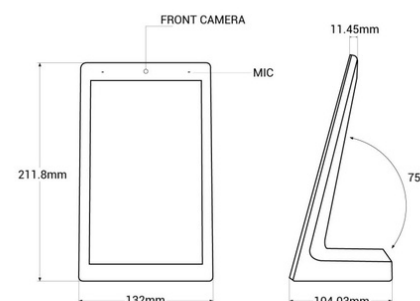

## LCD tabletop AD display with camera - 8" - Touch - Android 10

Table advertising display with 8" HD LCD screen that allows for high-quality images. It incorporates a touchscreen, a front camera, and a microphone, allowing for interactive use by users, enabling inquiries, evaluations, and many other highly useful options in customer service environments. It features an Android operating system, WiFi connection, USB ports, USB Type-C, LAN/RJ45 connection, and Earphone OUT. It's the perfect solution to promote your business's image, strengthen the brand, and enhance the customer experience. \*Free Shipping\*

### Product data

Housing color	White, Black
Storage	16GB
Certs	CE, ROHS
Connectivity	Wifi, Bluetooth, USB 2.0, RJ45 (Ethernet), Earphone OUT
Dimensions (mm) LxWxH	211.8 x 132 x 104
Image format	JPG, PNG, JPEG
Guarantee	According to legal warranty: 3 years
IP	IP20
Brightness	250 cd/m <sup>2</sup>
Inches	8 inches
RAM	2GB
Contrast ratio	800:1
Resolution	800x1280, 800x1280
Operating system	Android 10
Touch	Yes
Nominal Voltage (V)	12V DC

Display Type	LCD
Outdoor Use	No
CPU	RK3288