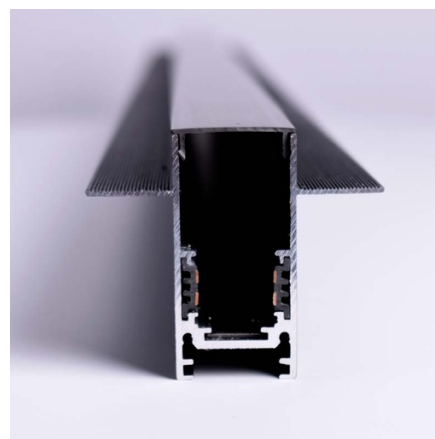

## Magnetic rail 20mm recessed 48V - 1 meter

Recessed magnetic track of 20 mm made of high-quality aluminum, available in white and black. It allows for very simple placement of LED magnetic lights according to the needs of each project. It offers numerous configuration possibilities and can be installed on both ceilings and gypsum board walls, posing no risk to users as it operates at low voltage (48V). \*\*Includes a plastic cover to cover the open area between fixtures and two end caps\*\*

### Product data

Housing color	White, Black
Certs	CE, ROHS
Dimensions (mm) LxWxH	1000 x 64.3 x 53.7
Warranty	3 years
IP	IP20
Material	Aluminum
Assembly	Recessed
Nominal Voltage (V)	48V
Track Type	Magnetic
Outdoor Use	No