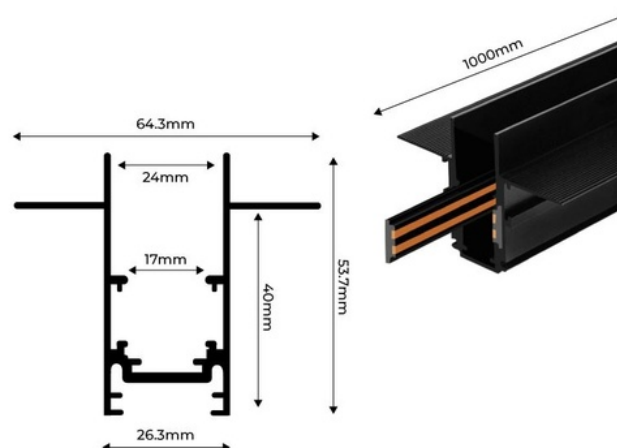

Product data

Housing color	White, Black
Certs	CE, ROHS
Dimensions (mm) LxWxH	1000 x 64.3 x 53.7
Warranty	3 years
IP	IP20
Material	Aluminum
Assembly	Recessed
Nominal Voltage (V)	48V
Track Type	Magnetic
Outdoor Use	No

↗ 1M