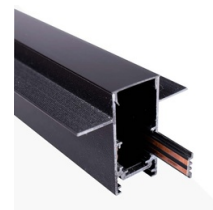

Product variants

Reference

Attributes

CME-100-B

Housing color: White