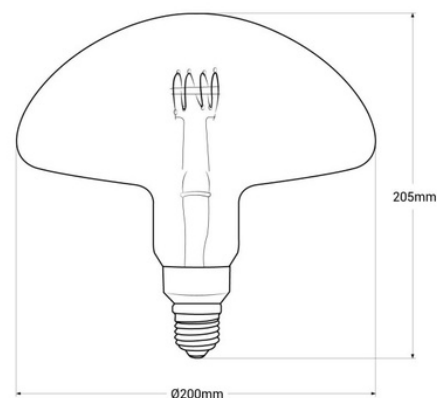

Decorative LED filament bulb "Seta" - E27 - Dimmable - 4W - 1800K

Ref. BFD1-SMR200E27-DO

Decorative LED filament bulb with a charming mushroom-shaped design and glass in a golden hue. With its vintage aesthetic and large size, it adds a touch of decorative originality to the environment. Provides a warm light (1800K), with a brightness of 160 lumens and is dimmable.

Product data

Housing color	Gold (to use)
Opening angle (°)	360°
Cap	E27
Certs	CE, ROHS
Dimensions (mm) LxWxH	Ø200 x 205
Dimmable	Yes
Filament	yes
Guarantee	According to legal warranty: 3 years
IP	IP20
Kelvin (K)	1800
Lumens (Lm)	160
Material diffuser	Crystal
Orientable	No
Power (W)	4
Sensor	No
Nominal Voltage (V)	220 - 240 V AC
Type of Bulb	Line "Decor"
Key	Extra warm white
Outdoor Use	No
Recommended Use	Dining room, Bedrooms, Hotels, Decorative, Commerce, Restaurants, Living room