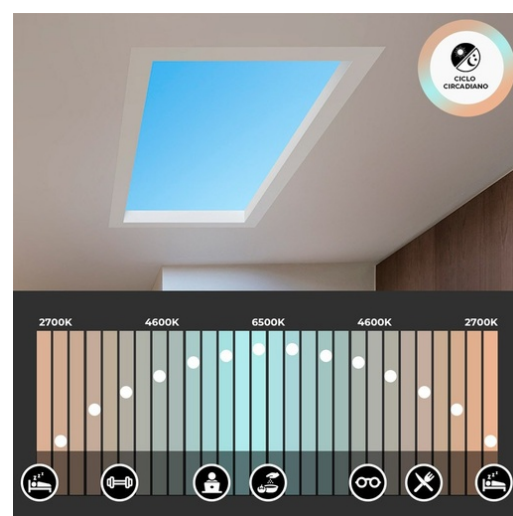

"SMART Blue Skylight" LED Panel - Sky effect - Daylight - 100W - 120x30cm

Ref. B5228-BS-120X30-S

"SMART Blue Skylight" panel measuring 120x30cm, with advanced technology capable of imitating sunlight with great precision. Additionally, through the TUYA app, it can be programmed to simulate the changing tones of light throughout the day, from sunrise to sunset, thus accompanying the circadian rhythm. It is a product specially designed for offices, public facilities, underground spaces, and other environments where natural light is limited or unavailable. It allows for the recreation of a bright blue sky, establishing a connection with the outside, thus enhancing the psycho-physical comfort of the users. **5-Year Warranty**

Product data

Opening angle (°)	45
Certs	CE, ROHS
Dimensions (mm) LxWxH	1196 x 298 x 192
Cutting dimensions (mm)	1180 x 280
LED Panel Dimensions	120x30
Dimmable	No
Driver	External
Frequency (Hz)	50 - 60
Frequency of Use	normal
Guarantee	5 years
IP	IP20
Assembly	Recessed
Power (W)	100
LED Technology	SKYLIGHT
Nominal Voltage (V)	220 - 240 V AC
Key	CCT