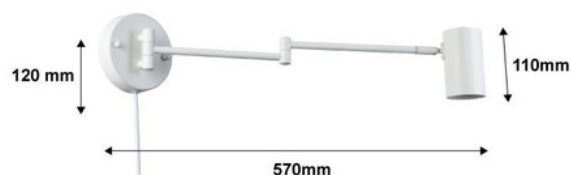

Product data

Case color	White (use), Black (use), Gold (to use), Satin Chrome (use)
Connection	Plug
Cap	E27 G45
Certs	CE, ROHS
Style	Minimalist
Frequency (Hz)	50 - 60
Guarantee	According to legal warranty: 3 years
IP	IP20
Material	Aluminum
Assembly	Surface
Nominal Voltage (V)	220 - 240 V AC
Recommended Use	Bedrooms, Hotels

E27 G45