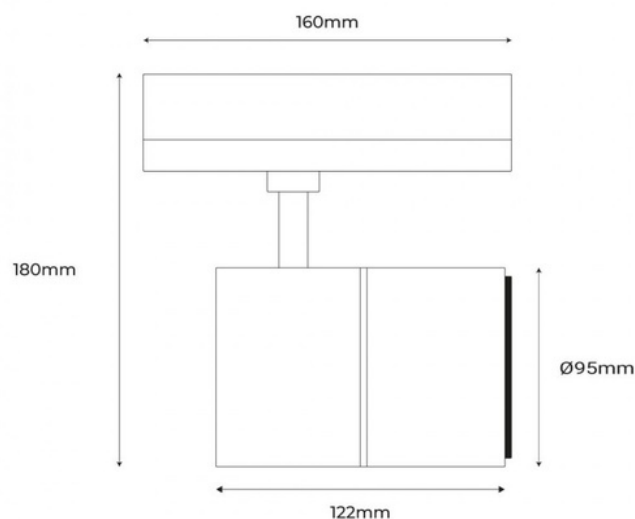

### Product data

Housing color	White, Black
Light temperature	Retail 3000K, Retail 4000K
Certs	CE, ROHS
Energy efficiency class	A+ (2021)
CRI	90-95
Dimensions (mm) LxWxH	92x113x92
Dimmable	No
Frequency (Hz)	50 - 60
Frequency of Use	Intensive
Guarantee	According to legal warranty: 3 years
IP	IP20
Material	Aluminum
Orientable	Yes
Power (W)	30
Temperature range	-20°F ~ +40°F
Nominal Voltage (V)	230
Track Type	Three-phase
Type of LED	COB
UGR	No
Outdoor Use	No
Recommended Use	Fashion and retail
Service life (h)	25,000