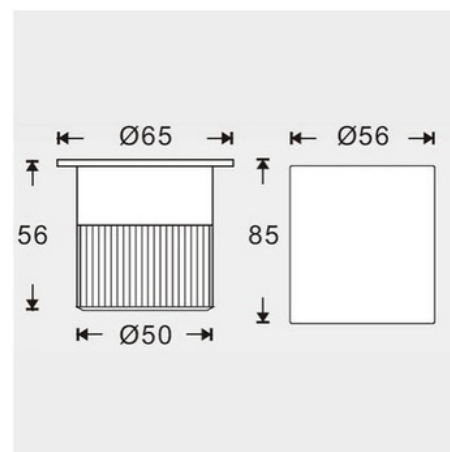

### Product data

|                         |                                      |
|-------------------------|--------------------------------------|
| Light temperature       | 3000°K (use)                         |
| Opening angle (°)       | 30                                   |
| Certs                   | CE, ROHS                             |
| Energy efficiency class | A+ (2021)                            |
| Dimensions (mm) LxWxH   | Ø65x56                               |
| Cutting dimensions (mm) | Ø56                                  |
| Dimmable                | Yes                                  |
| Driver                  | Not included                         |
| Frequency (Hz)          | 50 - 60                              |
| Frequency of Use        | normal                               |
| Guarantee               | According to legal warranty: 3 years |
| IP                      | IP67                                 |
| Kelvin (K)              | 3000                                 |
| Material                | Steel                                |
| Material diffuser       | Polycarbonate                        |
| Assembly                | Recessed                             |
| Power (W)               | 4.5                                  |
| Temperature range       | -20°F ~ +40°F                        |
| Nominal Voltage (V)     | 230                                  |
| Type of LED             | COB                                  |
| Key                     | Warm white                           |
| Outdoor Use             | If                                   |