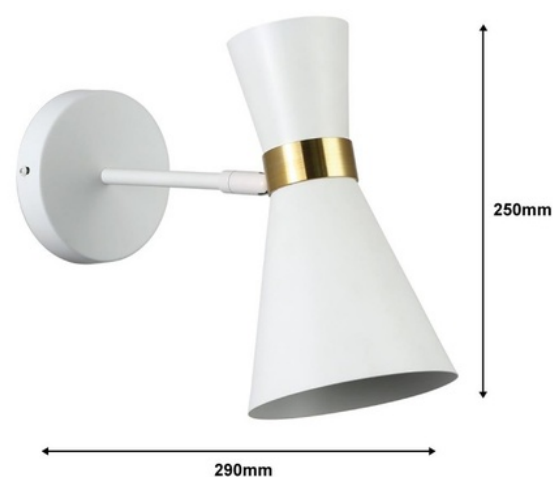

## White and gold Nordic style interior wall lamp "Melissa" 29x25cm

The "Melissa" wall sconce in the shape of an hourglass features asymmetrical lighting. It has subtle metallic finishes and the illumination is adjustable, making it a modern and functional lighting fixture. It requires an E27 bulb, which is not included. Wall sconces are decorative elements that can also provide indirect lighting, creating cozy and warm spaces that evoke a sense of well-being. Our wall sconce will be the perfect piece to add a modern and subtle touch to an indoor space. A wall lamp with a timeless design. An accessory that allows you to enjoy elegant and sophisticated decorative lighting. This sconce requires an E27 socket, which is not included. It has a MAX. power of 40W, with a voltage of 220-240V/AC, IP20.

### Product data

Housing color	White and Gold (use), Black and Gold (use)
Cap	E27
Certs	CE, ROHS
Dimensions (mm) LxWxH	290X250mm
Style	Nordic
Frequency (Hz)	50 - 60
IP	IP20
Material	Aluminum
Power (W)	40W

## Product variants

Reference

Attributes

LN3009-BD

Housing color: White and Gold (use)

LN3009-ND

Housing color: Black and Gold (use)