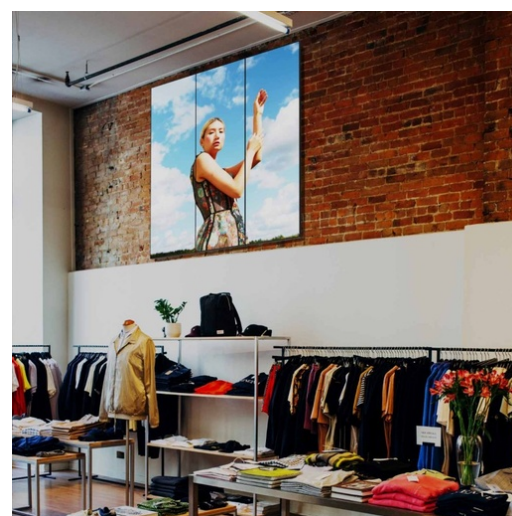

LED Digital Display - High brightness for videos and images

Ref. KDP2.5T6

Full Color Indoor LED Digital Advertising Billboard Ideal for Showcases, Stores, and Fairs. Reproduces High Brightness Images and Videos with Serial Connection. This programmable LED sign includes VIPLEX EXPRESS and VIPLEX HANDY for sending and programming content via WiFi and VNNOX for sending and programming remotely. Its high brightness allows for the reproduction of images and videos in Full Color in high-light areas, such as storefronts, shopping malls, fashion stores, medical clinics, travel agencies, technology shops, and much more without producing reflections. Additionally, its serial connection system allows you to connect up to eight screens in series, creating a single immersive image that captures the attention of any customer. Transform your space into a visual magnet that won't go unnoticed! ****PRICE PER UNIT**** This product is subject to special shipping conditions in the mainland and Balearic Islands: +100€ shipping costs. Final net price, no additional discounts or coupons apply