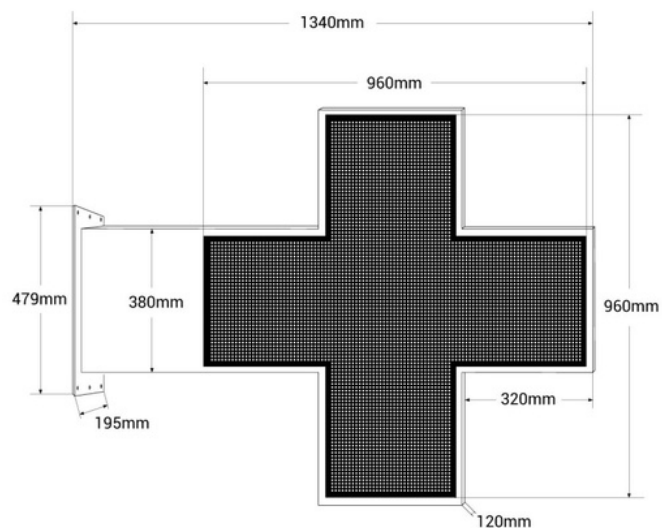

Programmable green monicolor LED pharmacy cross P10 - Outdoor - 96x96cm

Ref. DP10

LED pharmacy cross for outdoor single-color green with a double-sided green metallic casing. Easily programmable via WiFi. Includes a standard module to display date and time and a temperature module. It accommodates various scenes and effects that allow for a personalized configuration. It is installed on the facades of pharmacies and para-pharmacies. It is easy to set up, perfect for highlighting and promoting your business.

Product data

Certs	CE, ROHS
Connectivity	Wifi
Color control	Monochrome
Dimensions (mm) LxWxH	1340x960
Driver	Internal
Image format	TIF
Warranty	According to legal warranty: 3 years
Images	GIF, JPG, PNG
IP	IP65
Material	Metal
Assembly	Surface
Pitch	P10
Renting	Yes
Nominal Voltage (V)	230
Type of LED	DIP
Outdoor Use	Yes
Recommended Use	Pharmacies
Service life (h)	30000

Product variants

Reference

Attributes

DP10