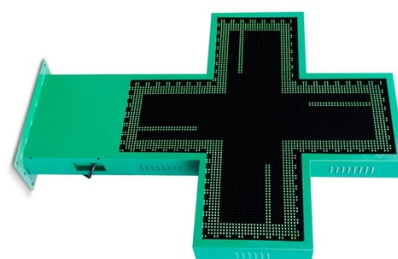

Programmable green monicolor LED pharmacy cross P10 - Outdoor - 96x96cm

Ref. DP10

LED pharmacy cross for outdoor single-color green with a double-sided green metallic casing. Easily programmable via WiFi. Includes a standard module to display date and time and a temperature module. It accommodates various scenes and effects that allow for a personalized configuration. It is installed on the facades of pharmacies and para-pharmacies. It is easy to set up, perfect for highlighting and promoting your business.

Product data

Certs	CE, ROHS
Connectivity	Wifi
Color control	Monochrome
Dimensions (mm) LxWxH	1340x960
Driver	Internal
Image format	TIF
Warranty	According to legal warranty: 3 years
Images	GIF, JPG, PNG
IP	IP65
Material	Metal
Assembly	Surface
Pitch	P10
Renting	Yes
Nominal Voltage (V)	230
Type of LED	DIP
Outdoor Use	Yes
Recommended Use	Pharmacies
Service life (h)	30000

Product variants

Reference

Attributes

DP10