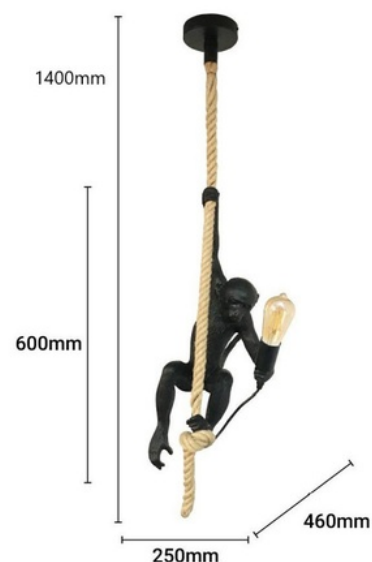

Resin hanging monkey lamp "Ximpa".

The "Ximpa" resin hanging monkey lamp is a fun and bold design piece that features a monkey hanging from a rope, holding a light bulb. This designer lamp will add an original touch to any interior space, creating an atmosphere full of charm and creativity. Available in 3 colors: white, black, and gold.

Product data

Housing color	White, Black, Gold
High	1300 mm
Width	220 mm
Cap	E27
Certs	CE, ROHS
Style	Design
Frequency (Hz)	50 - 60
Frequency of Use	normal
Warranty	10 years
IP	IP20
Long	380 mm
Material	Resin, Rope
Assembly	Suspension
Orientable	No
Gross Weight (kg)	3.5
Net Weight (kg)	2.6
Maximum power (W)	60
Temperature range	-20°F ~ +40°F
Nominal Voltage (V)	220 - 240 V AC
Outdoor Use	No
Recommended Use	Hotels, Living room

Product variants

Reference

Attributes

L4030-C

Housing color: Gold

L4031-C

Housing color: White

L4032-C