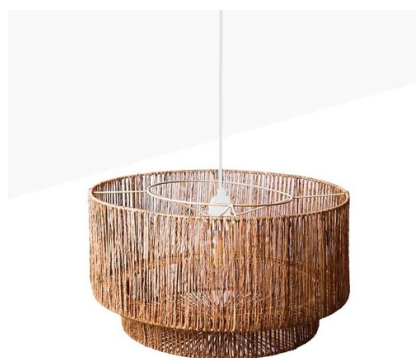

Jute pendant lamp "Bali" with switch and plug

Our "Bali" hanging lamp is handcrafted from jute fibers with top-quality finishes. Its structure allows light to be diffused in a subtle and warm manner, enhancing the textures of the material and creating a cozy and comforting atmosphere. Includes a 3.38 m long cable with a switch, plug, and two decentralizing hooks, allowing for a customized installation and adjustment. Additionally, it comes with three cable options (white, black, and natural rope) so you can choose the one that best matches your environment. **Accepts E27 bulb (not included)**

Product data

Housing color	White (use), Black (use), Rope (use)
Connection	Plug
Cap	E27
Certs	CE, ROHS
Style	Natural
Guarantee	10 years
IP	IP20
Material	Yute
Assembly	Suspension
Maximum power (W)	60
Nominal Voltage (V)	220 - 240 V AC
Outdoor Use	No
Recommended Use	Dining room, Bedrooms, Hotels, Commerce, Restaurants, Living room

Product variants

Reference

Attributes

K181-C-B

Housing color: White (use)

K181-C-CU

Housing color: Rope (use)

K181-C-N

Housing color: Black (use)