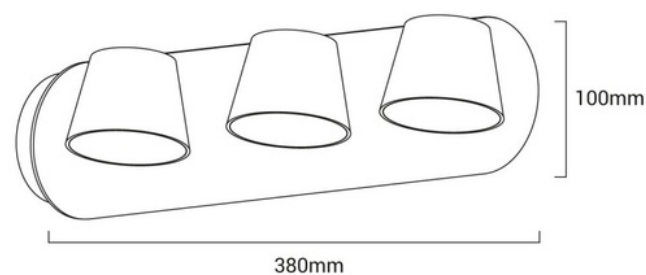

Wall light LED "KOP-3" adjustable 18W

Wall lamp KOP with integrated LED in three adjustable and rotating light points, in white color. With a consumption of only 18W. 18W 200-240V Warm White 3000K 1580 lumens IP20

Product data

Housing color	White (use), Black (use), Gray (to use)
Opening angle (°)	120
Certs	CE, ROHS
CRI	80-85
Dimensions (mm) LxWxH	100x100x380
Dimmable	No
Frequency (Hz)	50 - 60
Guarantee	According to legal warranty: 3 years
IP	IP20
Kelvin (K)	3000
Lumens (Lm)	1580
Material	Metal
Assembly	Surface
Orientable	Yes
Sensor	No
Nominal Voltage (V)	220 - 240 V AC
Key	Warm white
Outdoor Use	No
Recommended Use	Bedrooms, Hotels, Commerce, Living room, Museums - Galleries
Service life (h)	25,000