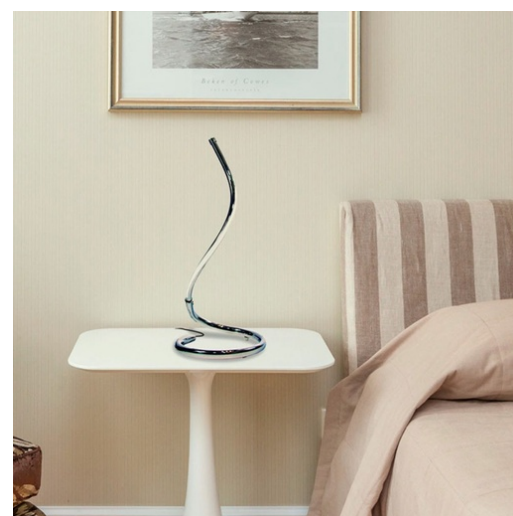

## LED table lamp "HELIX-S" - 6W

Ref. L3026-M-BN

Elegant and minimalist designer lamp with integrated 6W LED and a shiny chrome finish. Perfect for installation on side tables or nightstands. Provides pleasant lighting. Available in two light tones: neutral white (4000K) and warm white (3000K)

### Product data

Light temperature	3000°K
Connection	Plug
Beam angle (°)	360°
Certs	CE, ROHS
CRI	80-85
Dimensions (mm) LxWxH	Ø180 x 413
Dimmable	No
Style	Minimalist
Frequency (Hz)	50 - 60
Warranty	According to legal warranty: 3 years
IP	IP20
Kelvin (K)	3000, 4000
Lumens (Lm)	300
Material	Chrome Metal
Material diffuser	Polycarbonate
Assembly	On Foot

Orientable	No
Power (W)	6
Sensor	No
Nominal Voltage (V)	220-240 V
Type of LED	SMD 2835
Key	Warm white, Neutral white
Outdoor Use	No
Service life (h)	25,000