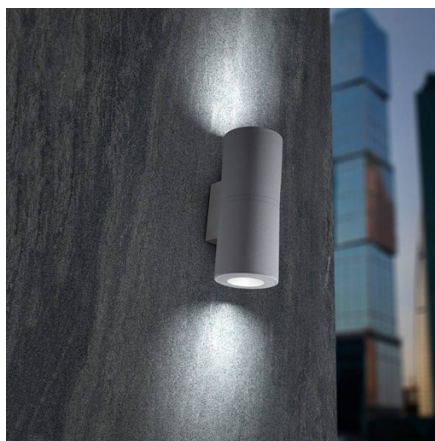

UP&DOWN

Wall light FUMAGALLI FRANCA 90 2L GU10 7W CCT IP55

Wall sconce with dual light emission Up & Down, modern style, and tubular shape, made of impact-resistant resin, stable against UV rays, rust-proof and corrosion-resistant. The double sconce FRANCA 90 is perfect for installation indoors and outdoors. The FRANCA 90 2L version emits light from 2 sides, illuminating the wall and creating an indirect and decorative light. Includes 2 interchangeable GU10 LED bulbs of 3.5W and 350 lumens each CCT. The CCT wall sconce allows you to adjust the temperature between 2700°K and 4000°K, using the switch directly on the bulb. Thanks to its IP55 rating, it is suitable for outdoor use, as it withstands rain, humidity, dust, and dirt. ** 2 LED GU10 Bulbs Included ** 2xGU10 CCT 3.5W 800 lumens Ø95x110x240mm IP55

Product data

Housing color	White, Black
Light temperature	CCT
Cap	GU10
Certs	CE, ROHS
Energy efficiency class	A+ (2021)
Dimensions (mm) LxWxH	Ø95x110x240
Dimmable	No
Frequency of Use	normal
Warranty	According to legal warranty: 3 years
IP	IP55
Kelvin (K)	4000, 2700
Lumens (Lm)	700
Material	Resin
Material diffuser	Polycarbonate
Assembly	Surface
Orientable	No
Power (W)	2x3.5
Temperature range	-20°F ~ +40°F
Nominal Voltage (V)	230
Type of LED	SMD 2835
Key	Warm white, Neutral white
Outdoor Use	Yes

Recommended Use	Garden
Service life (h)	25,000

Product variants

Reference

Attributes

3A7.003.000.AXU2K

Housing color: Black, Light temperature : CCT

3A7.003.000.WXU2K

Housing color: White, Light temperature : CCT