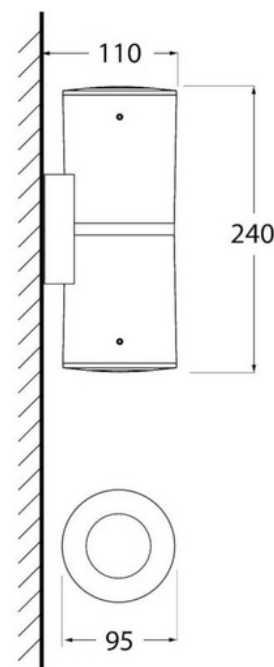

UP&DOWN

Wall light FUMAGALLI FRANCA 90 2L GU10 7W CCT IP55

Wall sconce with dual light emission Up & Down, modern style, and tubular shape, made of impact-resistant resin, stable against UV rays, rust-proof and corrosion-resistant. The double sconce FRANCA 90 is perfect for installation indoors and outdoors. The FRANCA 90 2L version emits light from 2 sides, illuminating the wall and creating an indirect and decorative light. Includes 2 interchangeable GU10 LED bulbs of 3.5W and 350 lumens each CCT. The CCT wall sconce allows you to adjust the temperature between 2700°K and 4000°K, using the switch directly on the bulb. Thanks to its IP55 rating, it is suitable for outdoor use, as it withstands rain, humidity, dust, and dirt. ** 2 LED GU10 Bulbs Included ** 2xGU10 CCT 3.5W 800 lumens Ø95x110x240mm IP55

Product data

Housing color	White, Black
Light temperature	CCT
Cap	GU10
Certs	CE, ROHS
Energy efficiency class	A+ (2021)
Dimensions (mm) LxWxH	Ø95x110x240
Dimmable	No
Frequency of Use	normal
Warranty	According to legal warranty: 3 years
IP	IP55
Kelvin (K)	4000, 2700
Lumens (Lm)	700
Material	Resin
Material diffuser	Polycarbonate
Assembly	Surface
Orientable	No
Power (W)	2x3.5
Temperature range	-20°F ~ +40°F
Nominal Voltage (V)	230
Type of LED	SMD 2835
Key	Warm white, Neutral white
Outdoor Use	Yes

Recommended Use	Garden
Service life (h)	25,000

Product variants

Reference

Attributes

3A7.003.000.AXU2K

Housing color: Black, Light temperature : CCT

3A7.003.000.WXU2K

Housing color: White, Light temperature : CCT