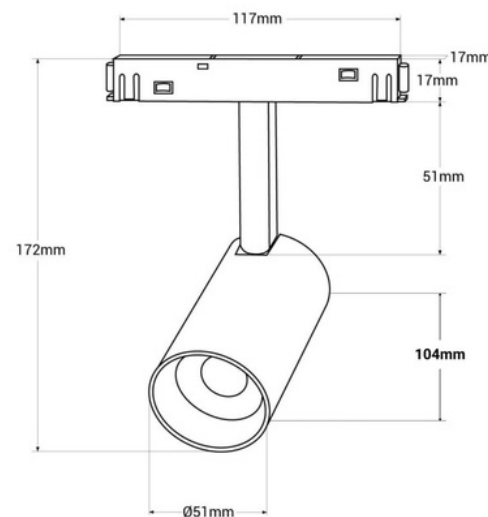

## Magnetic track CCT LED spotlight - 48V - 6W - Mi Light - White

The 6W LED Spotlight for magnetic track is a state-of-the-art fixture with a modern design that is fully adjustable. It installs easily by pressing the base onto the rail, with no tools required. Allows you to control the brightness and thanks to its CCT system, it is also possible to adjust its color temperature. It is controlled by a compatible "Mi Light" remote (Ref.: FUT006 and FUT007) It operates at 48V, making it safe for children and pets.

### Product data

Housing color	White, Black
Beam angle (°)	30
Certs	CE, ROHS
Energy efficiency class	F
CRI	80-85
Dimensions (mm) LxWxH	172 x Ø51
Control distance	30 minutes
Efficiency (Lm/w)	86
Warranty	According to legal warranty: 3 years
IP	IP20
Kelvin (K)	4000, 6500, 2700
Lumens (Lm)	520
Orientable	Yes
Power (W)	6
Temperature range	-10~40°F
Nominal Voltage (V)	48V
Track Type	Magnetic
Key	CCT
Outdoor Use	No
Recommended Use	Hotels, Kitchens, Commerce, Living room