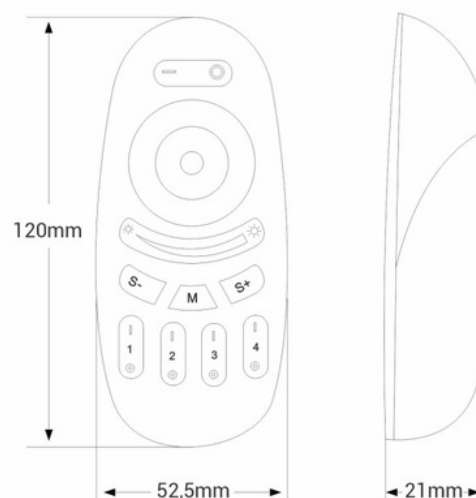

## RGBW LED remote control - 4 Zones - BLACK - FUT096B - Mi-Light

The RGBW "Mi-Light" remote control for 4 zones, allows you to adjust the color and brightness of 4 different zones, creating the necessary groups and combinations. Its rotary wheel and touch bar ensure easy handling. It features a fast communication speed, anti-interference system, and a transmission distance of 30 m. Available in white color, it works with 2 "AAA" batteries (not included).

### Product data

Housing color	White (use), Black (use)
Certs	CE, ROHS
Energy efficiency class	A+ (2021)
Connectivity	RF
Color control	RGBW
Dimensions (mm) LxWxH	120x52.5x21, 120 x 52.5 x 21
Control distance	30 minutes
Frequency of Use	normal
Guarantee	According to legal warranty: 3 years
Material	Polycarbonate
Temperature range	-20°F to +60°F
Battery type	3V (AAA * 2PCS)
Outdoor Use	No
Service life (h)	<n_generated_text>35000</n_generated_text>
IP	IP20